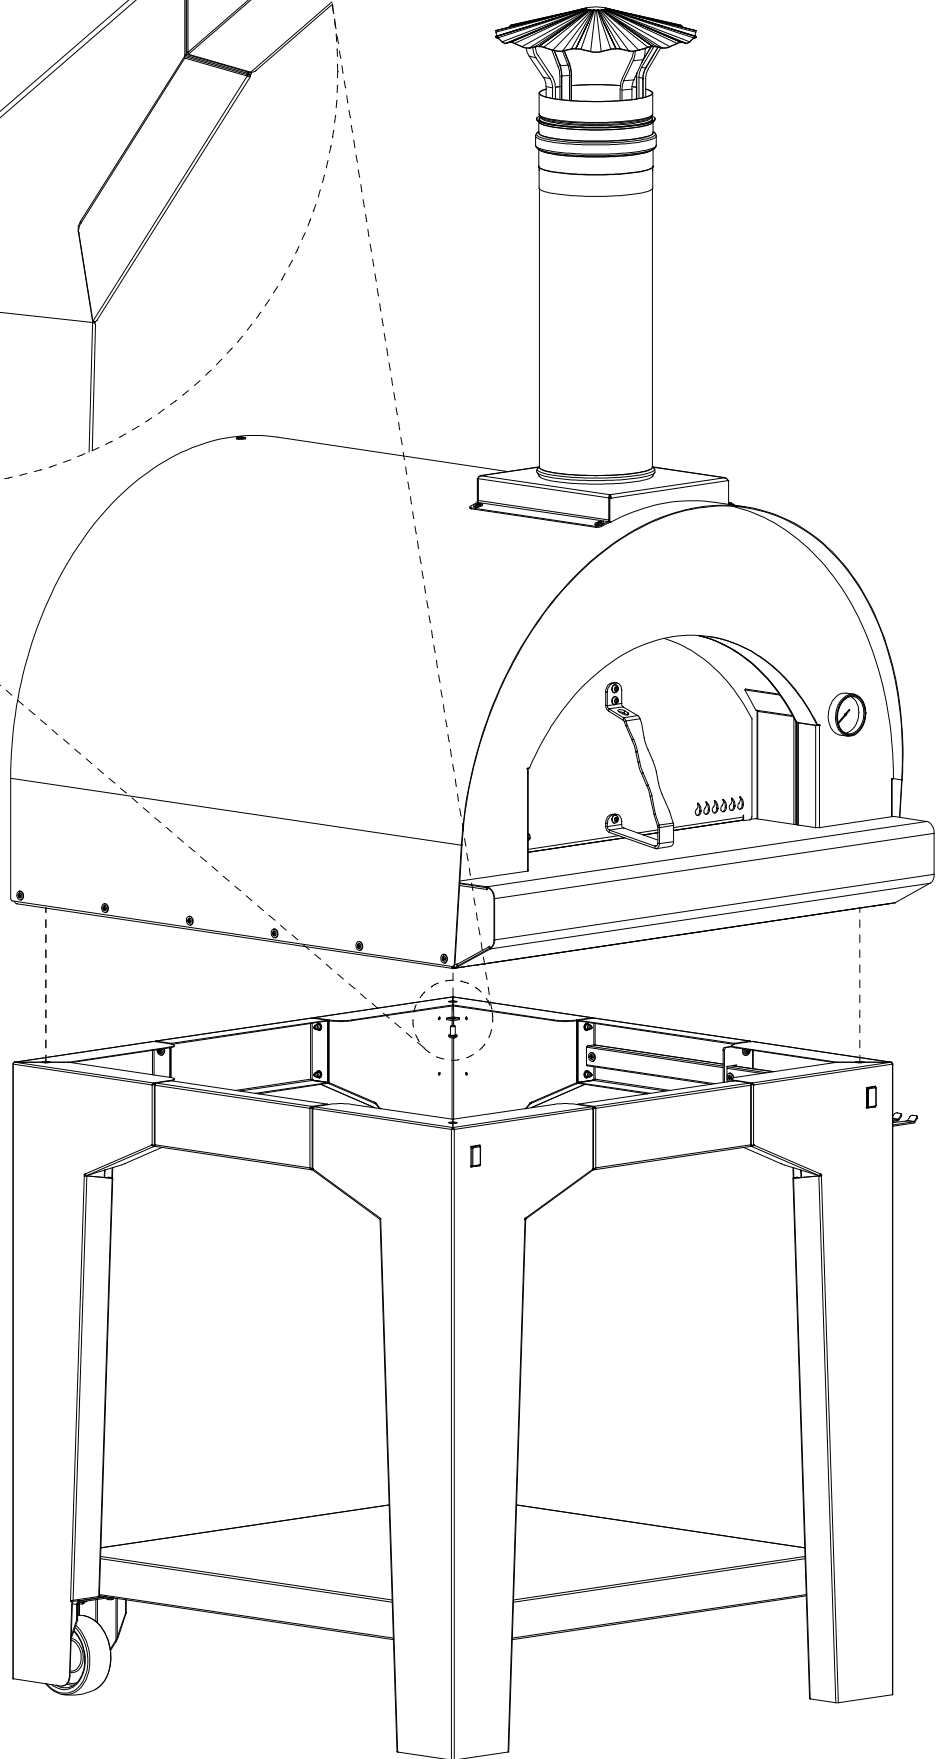

MARGHERITA

MANGIAFUOCO

A x1

B x1

C x1

D x1

E x1

MARGHERITA (679*679)
MANGIAFUOCO (879*679)

L x2

x2

C

Fa/Fb

D

x 4

note

A series of horizontal dashed lines spaced evenly down the page, providing a guide for writing. There are 11 dashed lines in total, creating 10 distinct rows for text.