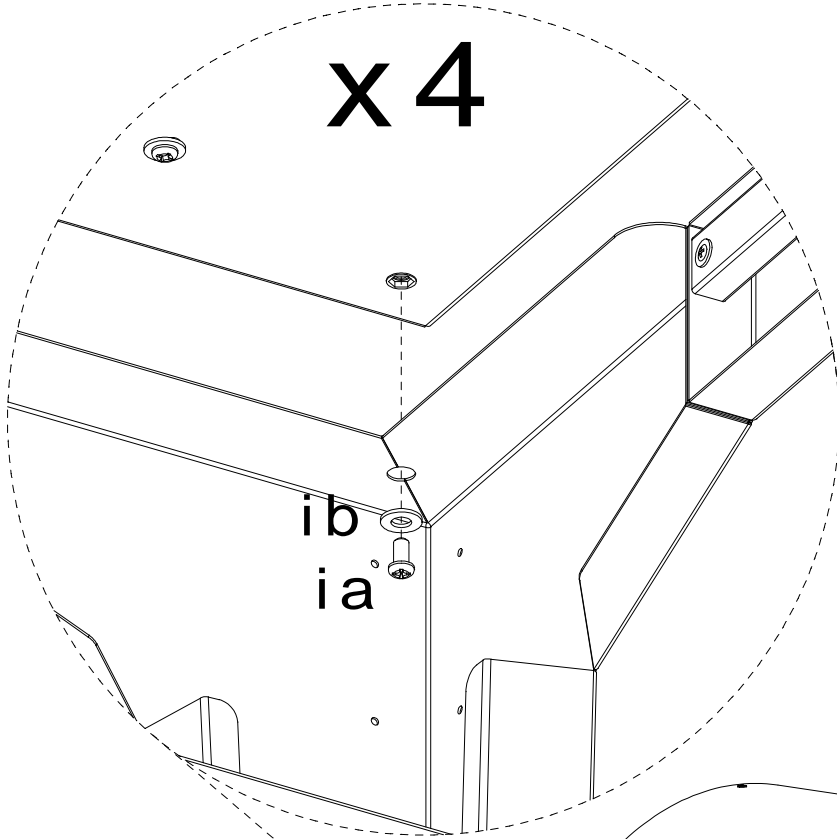

MARGHERITA

MANGIAFUOCO

A x1

B x1

C x1

D x1

E x1

MARGHERITA (679*679)
MANGIAFUOCO (879*679)

L x2

x2

C

Fa/Fb

D

x 4

note

A series of horizontal dashed lines spaced evenly down the page, providing a guide for writing. There are 11 dashed lines in total, creating 10 distinct rows for text.