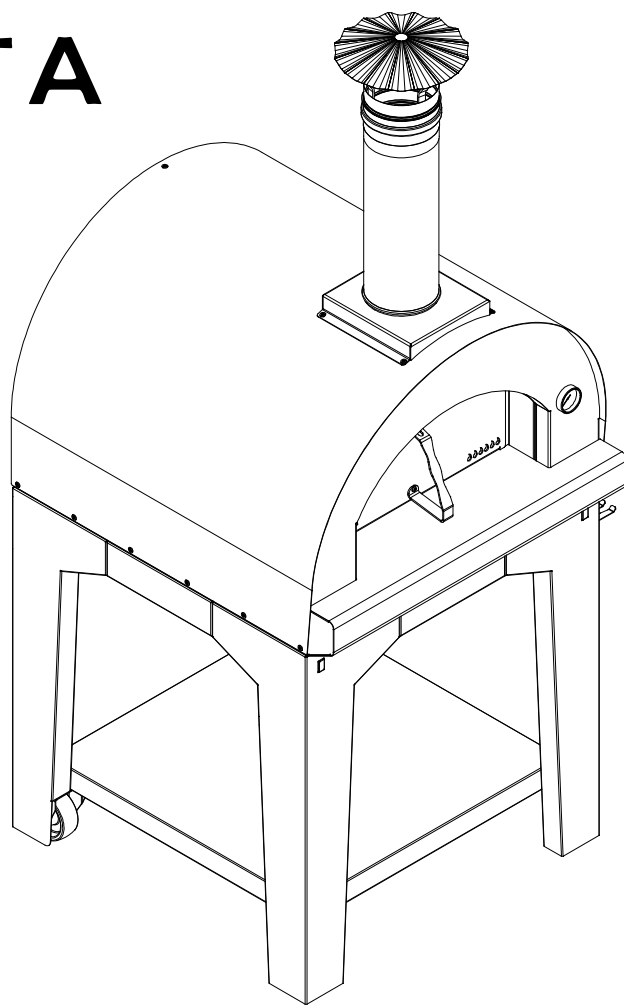

MARGHERITA

MANGIAFUOCO

A x1

B x1

C x1

D x1

E x1

MARGHERITA (679*679)
MANGIAFUOCO (879*679)

ib x12

MARGHERITA

Fa x4

Fa L=279

Fb L=479

MANGIAFUOCO

Fa x2
Fb x2

N x1

L x2

x2

C

Fa/Fb

D

x 4

note

A series of horizontal dashed lines spaced evenly down the page, providing a guide for writing. There are 11 dashed lines in total, creating 10 distinct rows for text.