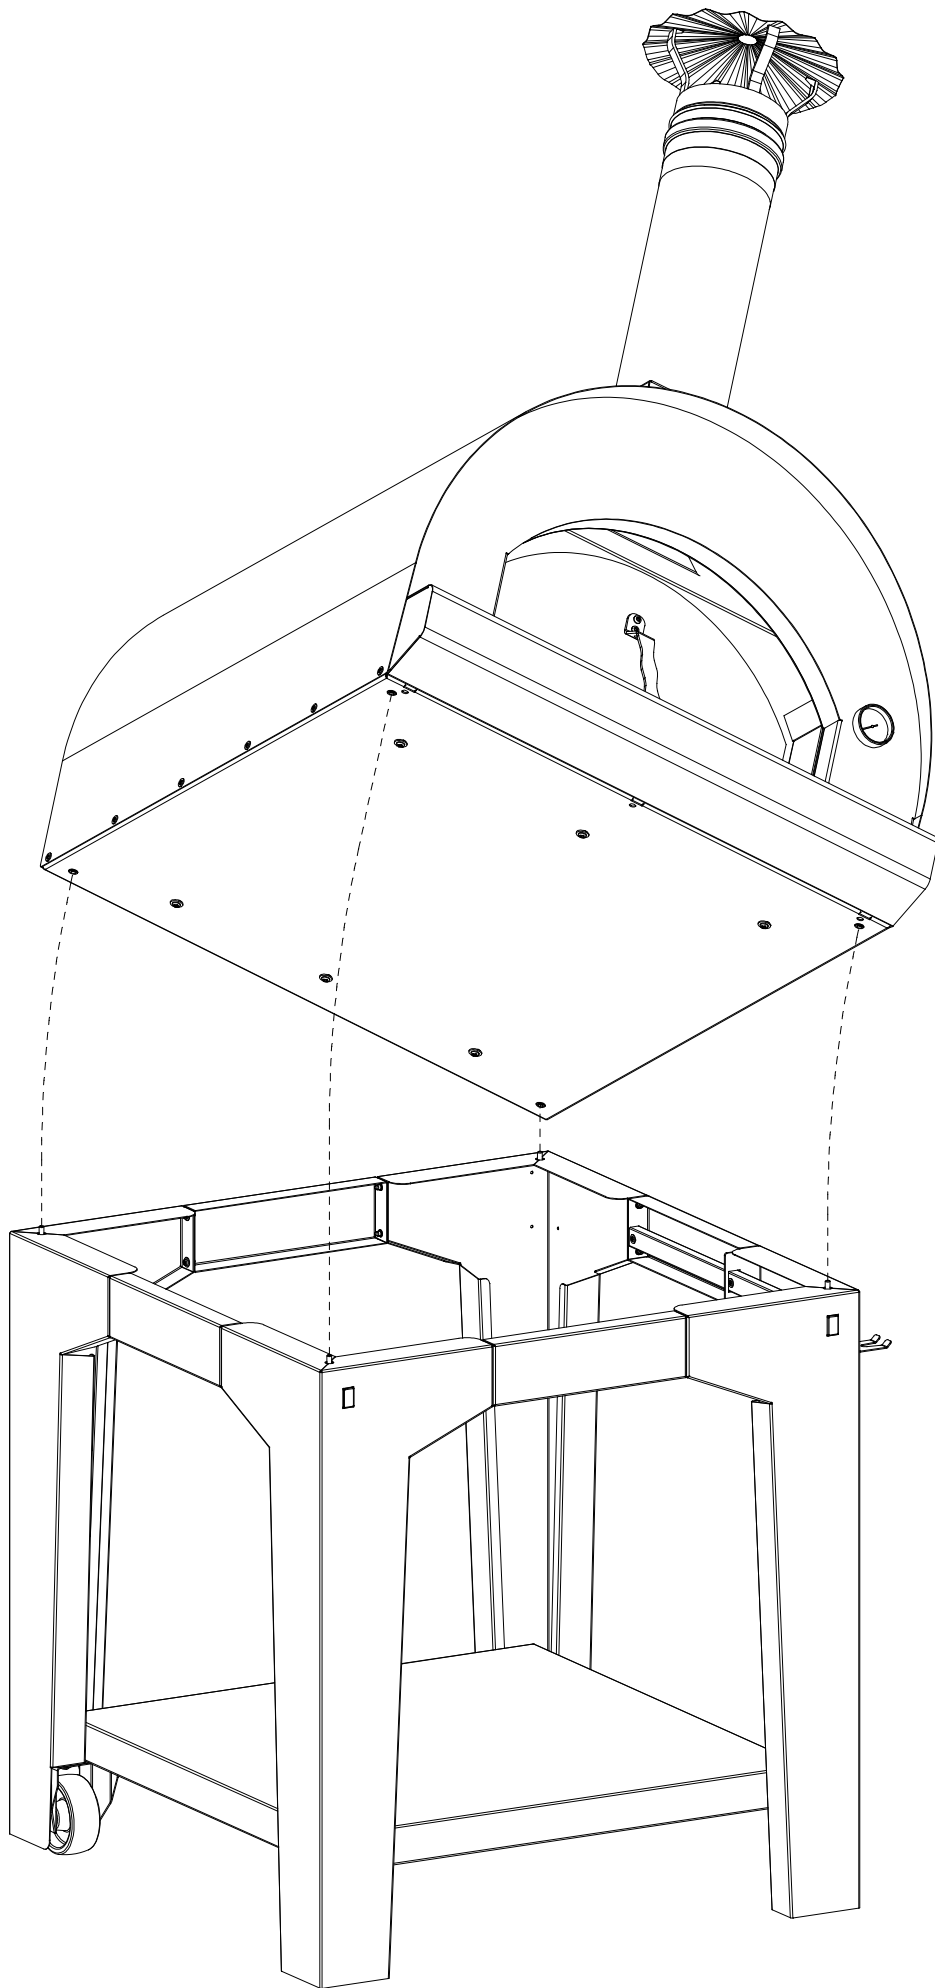

MARGHERITA

MANGIAFUOCO

A x1

B x1

C x1

D x1

E x1

MARGHERITA (679*679)
MANGIAFUOCO (879*679)

L x2

x2

C

Fa/Fb

D

x 4

note

A series of horizontal dashed lines spaced evenly down the page, providing a guide for writing. There are 11 dashed lines in total, creating 10 distinct rows for text.